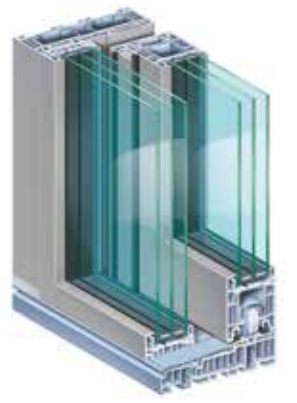

PremiDoor 76 lux