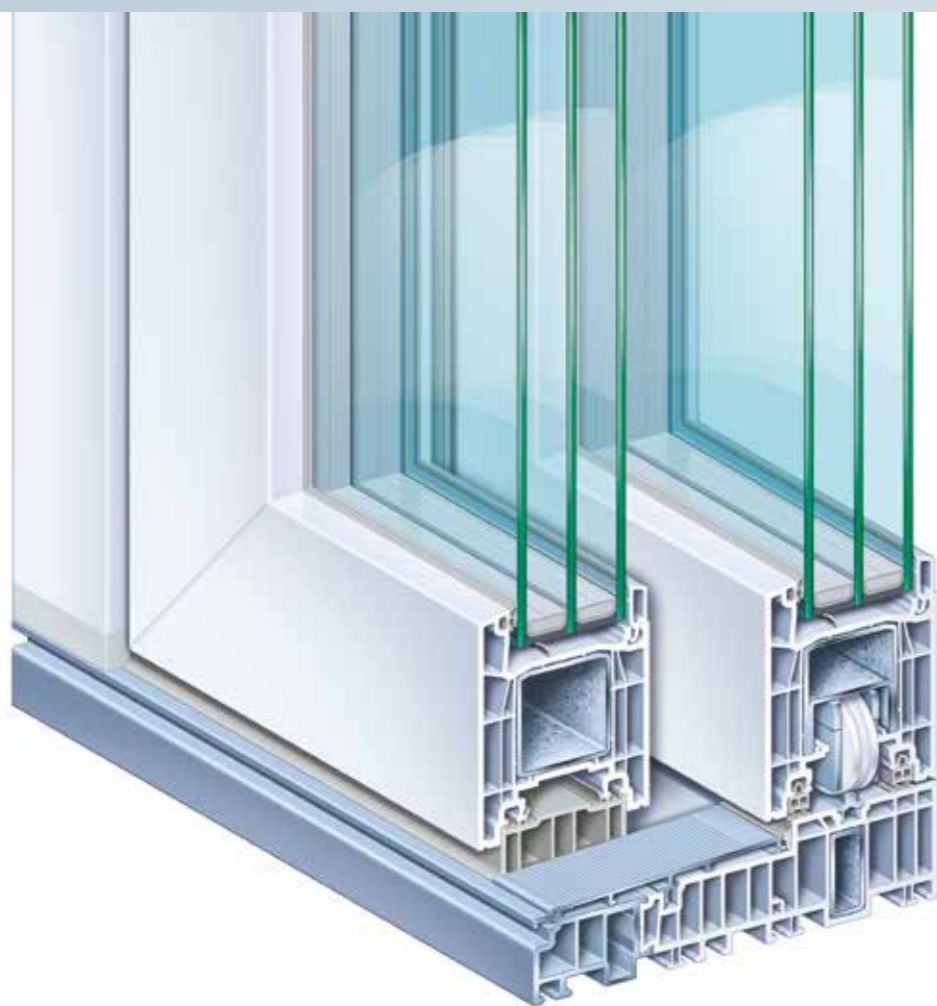

ALWAYS THE BEST CHOICE.

PremiDoor 76 and PremiDoor 76 lux.