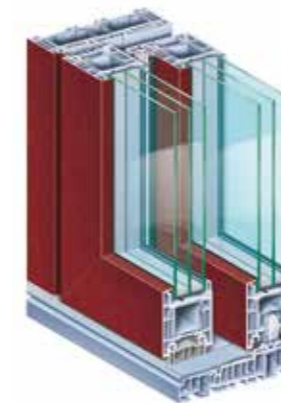

PremiDoor 76

✓	Classic white	✓
✓	Laminated in wood grains	✓
✓	Laminated in plain colours	✓
✓	Laminated in metallic colours	✓
✓	AluClip	✓
✓	proCoverTec	✓