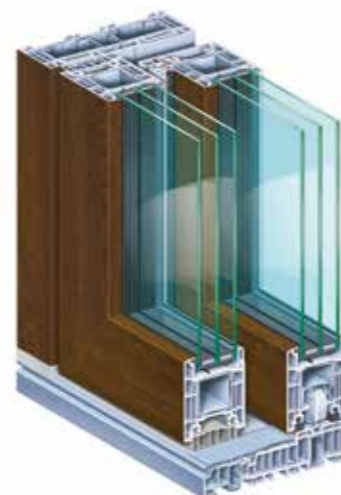

PremiDoor 76