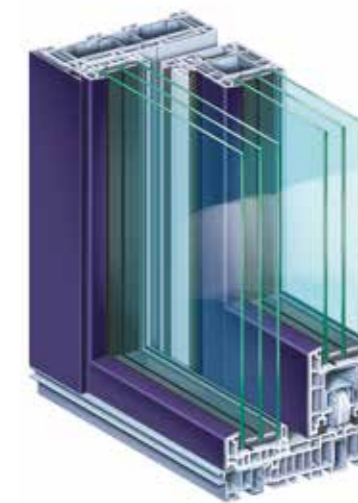

PremiDoor 76 lux