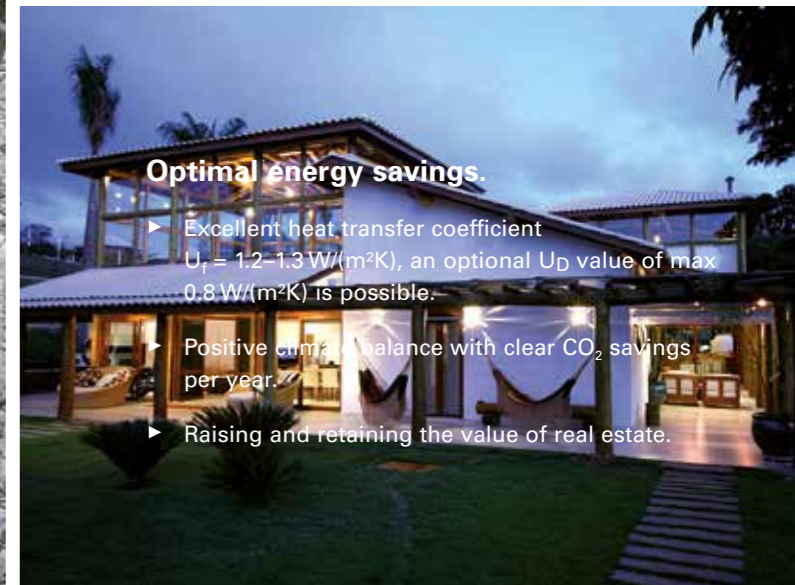

HIGH ENERGY SAVINGS.

Make perceptible savings in your heating costs..

Compared with conventional systems, the new lift/sliding door system PremiDoor 88 represents a considerable advance in thermal insulation properties. The new system is up to 32% better in direct comparisons. The optimal isothermal properties are safeguarded by the energy saving multichamber profile and the innovative thermal insulation parts. Also the innovative WPC threshold is a key contribution to the outstanding insulating properties of the overall system. In total, all of these technologies ensure that you can perceptibly cut your heating costs and CO₂ emissions.