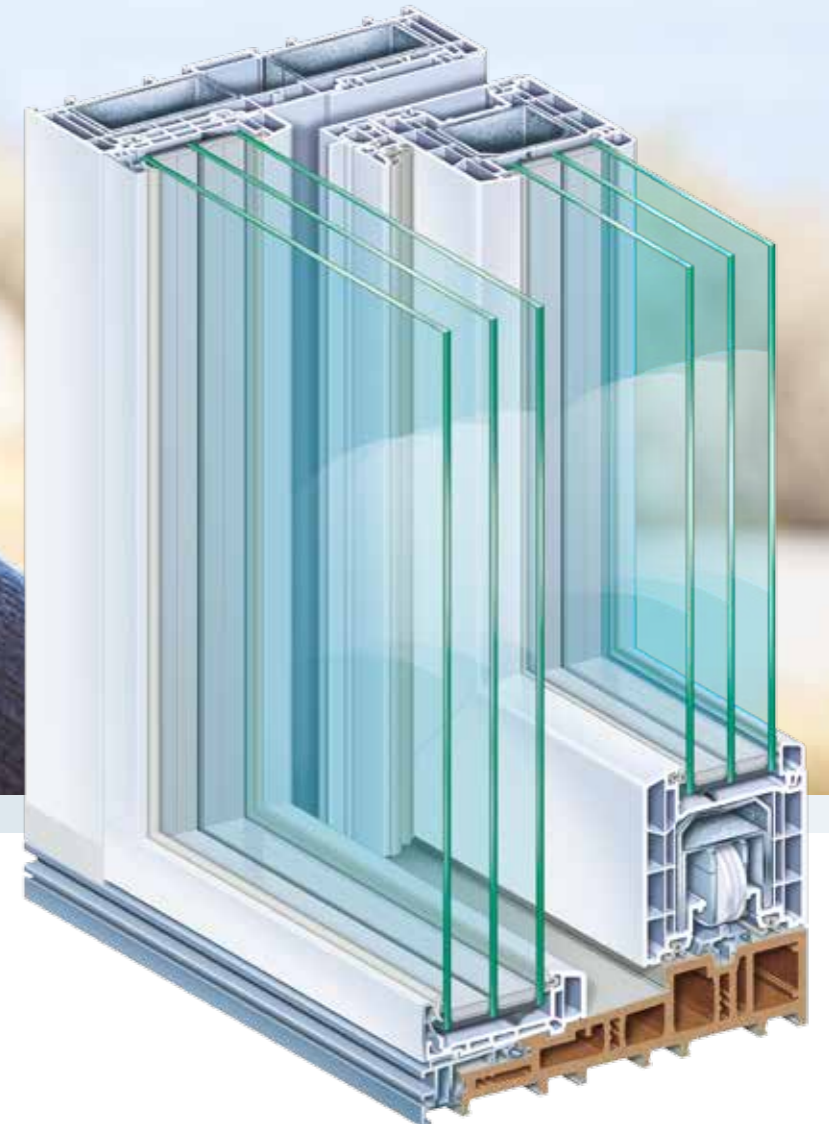

MORE LIGHT, MORE HEAT, MORE DESIGN

PremiDoor 88 lux.

With its PremiDoor 88 lux, KÖMMERLING can now meet one of the key demands in architecture: an even larger glazed area. Fixed glazing now no longer needs the sash profile. External glazing can be fitted in filigree aluminium beads.

The result cannot fail to convince, in terms of both energy savings and aesthetics. The larger glazed area achieves higher solar energy gains. More light, more heat, more design – and consequently a greater feel good factor and more naturalness in your living environment.