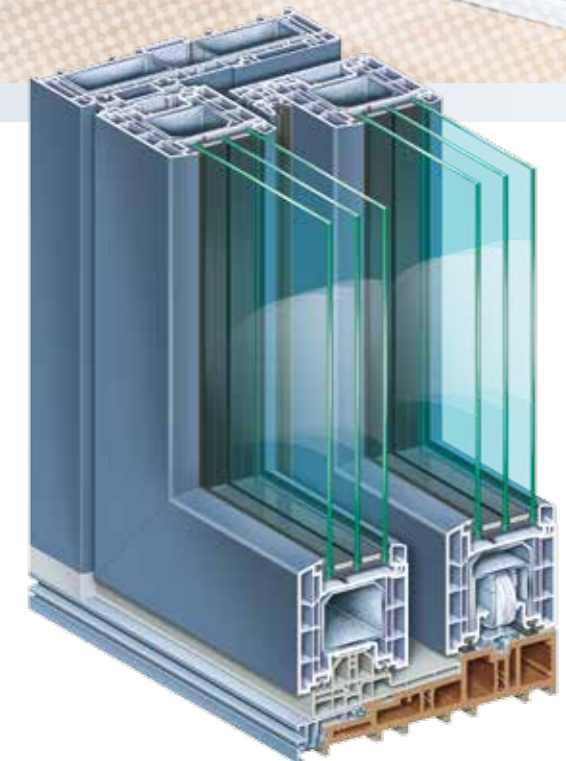

proCoverTec

This new, unique, and innovative surface finish combines function with longevity and aesthetics. The proCoverTec surface is extremely tight and homogeneous, and its satin look lends your window profiles a quality look with a slightly textured, pleasant feel. It offers the optimal protection for your window profiles and minimises dirt deposits. Choose from our unmistakable range of 22 timeless colours! You can choose between single sided and full cover.