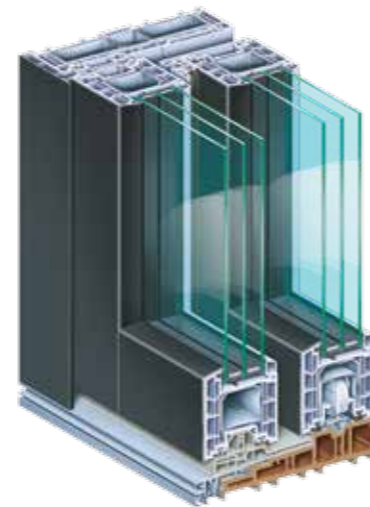

Aluminium cladding

Easy to clean, resistant, elegant, and economical – these are the advantages presented by the combination of PVC-U profile and aluminium cladding. In addition, there is unlimited design potential in the choice of colours.