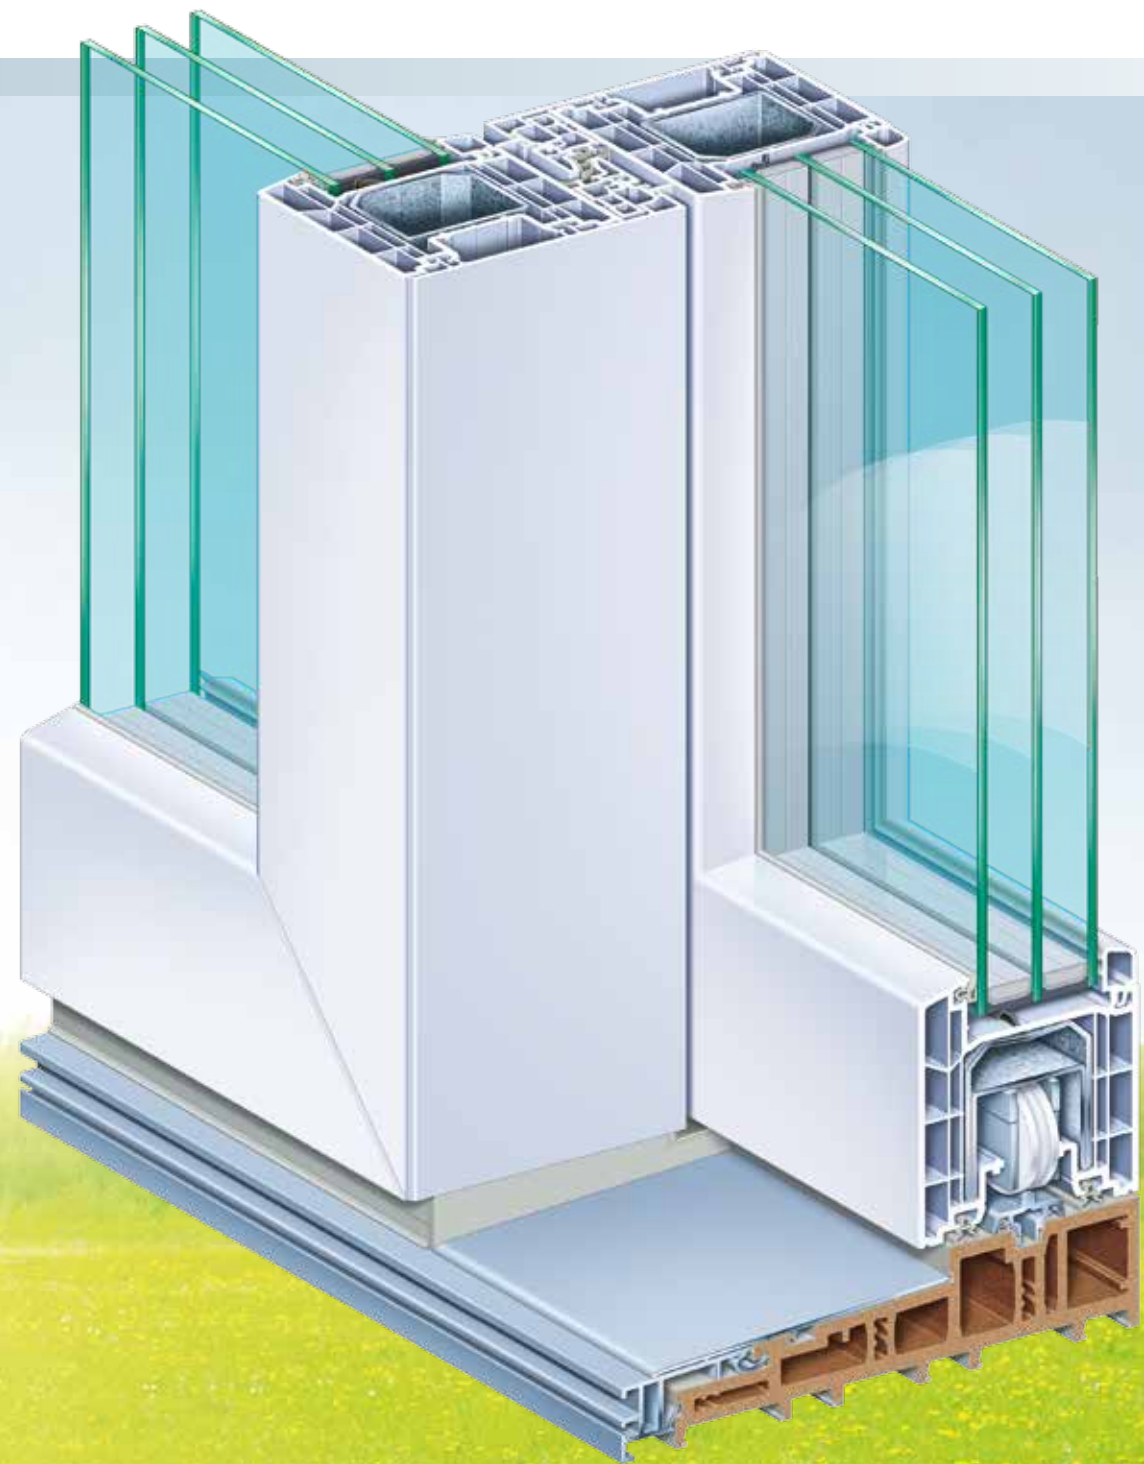

Max technical values and optimal economy.

PremiDoor 88 provides the perfect balance between static properties and thermal insulation. Elements up to 2.90 m high and a heat transfer coefficient of $U_f = 1.2\text{--}1.3\text{ W/(m}^2\text{K)}$ in the standard design make possible a transparent architecture with large glazed areas. An optional U_D value of max $0.8\text{ W/(m}^2\text{K)}$ is also possible.