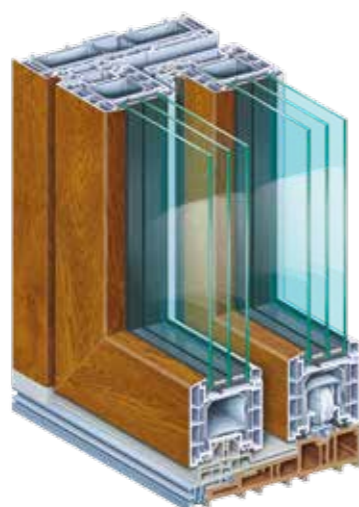

Woodgrains and plain colours

Show your individuality with a total of 87 weather resistant laminates in plain colours (smooth or grained) and natural woodgrains or brushed metal look.