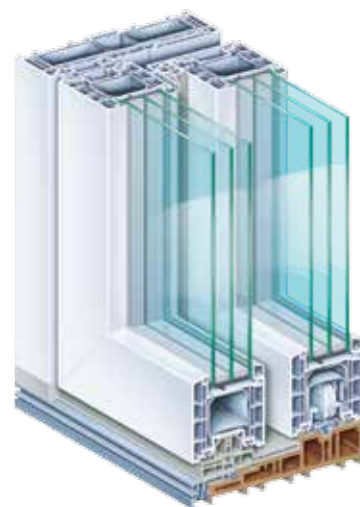

EVERYTHING ELSE BUT SUPERFICIAL.

Design diversity ranging from White to your favourite colour.

Besides size and shape, particularly the colour scheme and elegance of the materials play a vital role. PremiDoor 88 provides you with all of the design potential you need for the optimal realisation of your architectural ideas. The range includes classical white; woodgrain, plain colour, and metal look laminates; quality aluminium cladding; and the innovative finishing technology proCoverTec. Explore the range of flexible combinations, and you'll find the right colour scheme for your home!

Classical white

White is still the most chosen profile colour. On PremiDoor 88, it harmonises with the design of straight lines.